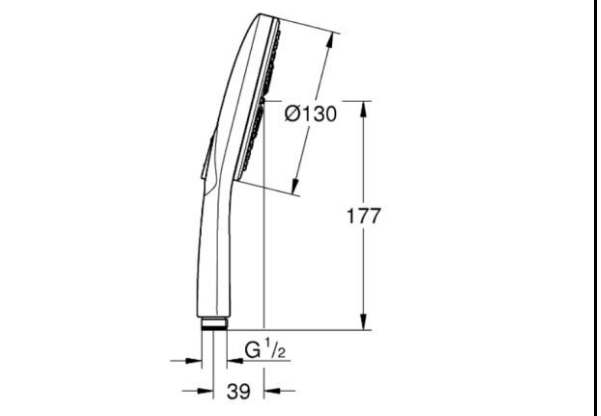

## SANITARY WARE SPECIFICATION SHEET

Item Descriptions	GROHE (Germany) "Rainshower SmartActive 130" Cool sunrise 3 sprays hand shower ; Nominal flow rate <b>8.1 L/min</b> in WELS Grade 1 ; Registration No.SB 21-0018
Dimensions	L130 x W130 x H177 mm
Model	26574GL0
Finish	Cool Sunrise
Manufacturer	GROHE Limited
Country of Origin	Germany
Supplier	Acme Sanitary Ware Co. Ltd Mr. Eric Wong/ Mr. Don Yuen
Contact Tel/Fax	(852) 2388-7171 / (852) 2710-8012
E-mail	acme@acmesanitary.com.hk
Website	www.acmesanitary.com.hk